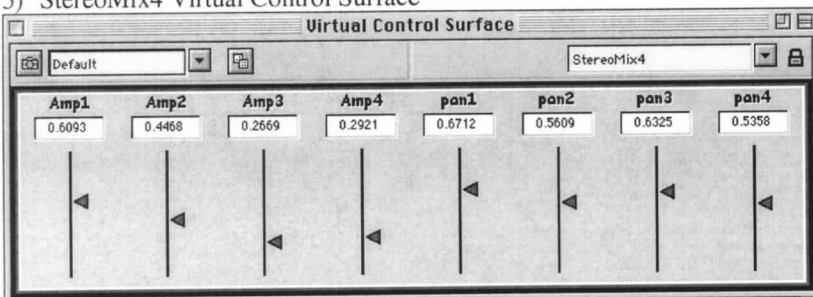

025:250 Composition: Electronic Media I
Basic Mixing in Kyma
Nov. 14, 2001

1) Mixer Flowchart.

Sampling>Sample
Mixing & Panning>Mixer

2) Mixer Parameter Fields

3) StereoMix4 Flowchart.

Sampling>Sample
Mixing & Panning>Mixer

4) StereoMix4 Parameter Fields

5) StereoMix4 Virtual Control Surface

File>Virtual Control Surface