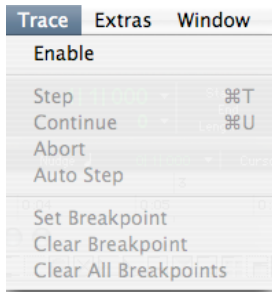

3. View Menu

View	Object	Font	O
✓ Edit			⌘E
Hide Object Palette			
Hide Connections			
Show Object Boxes			
Hide Foreground			
Hide Background			
Lock Background			
Set Origin			
Restore Origin			

4. Object Menu

5. Font Menu

6. Options Menu

7. Trace Menu

8. Extras Menu

9. Window Menu

10. Help Menu