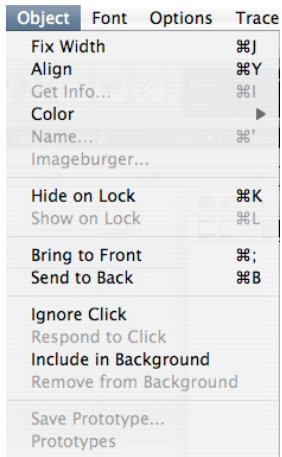

4. Object Menu