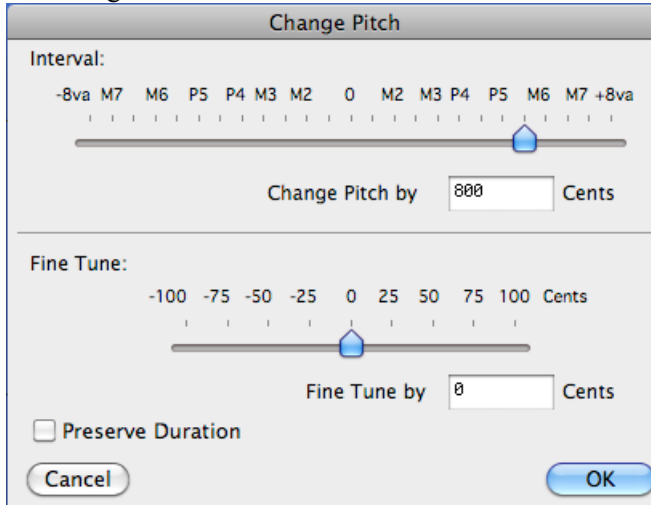

025:250 COMPOSITION: ELECTRONIC MEDIA I

Fall 2012

Peak Basics

1. Edit window below and Overview above.

2. Edit window, horizontal zoom out = ⌘]

3. Edit window, horizontal zoom in = ⌘ [

4. Commands from the Edit Menu:

- a. Copy = ⌘ C
- b. Cut = ⌘ X
- c. Paste = ⌘ V
- d. Insert Silence = ⌘ E

5. Commands from the DSP Menu:

a. Change Pitch = ⌘ P

b. Change Gain = ⌘ G

c. Normalize = ⌘ M

d. Fade in = ⌘ /

e. Fade out = ⌘ \