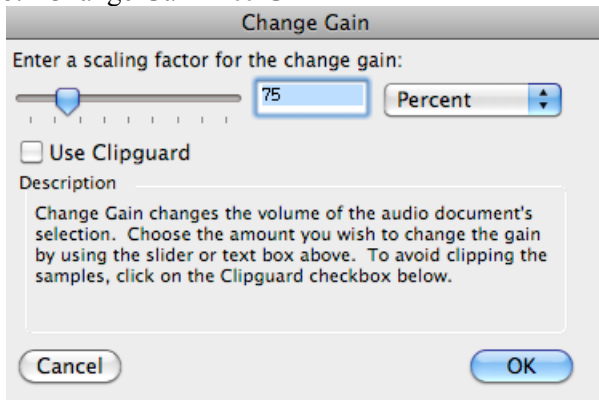

b. Change Gain = ⌘ G