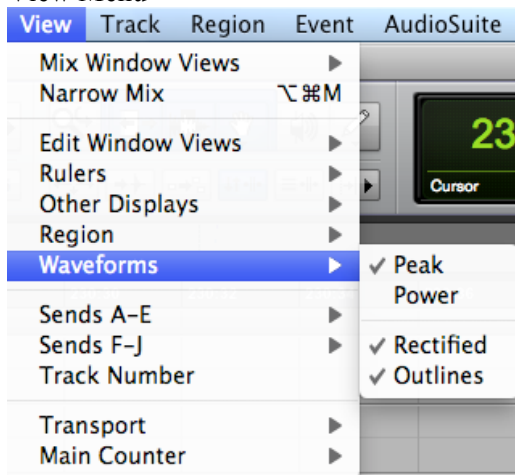

4. View Menu