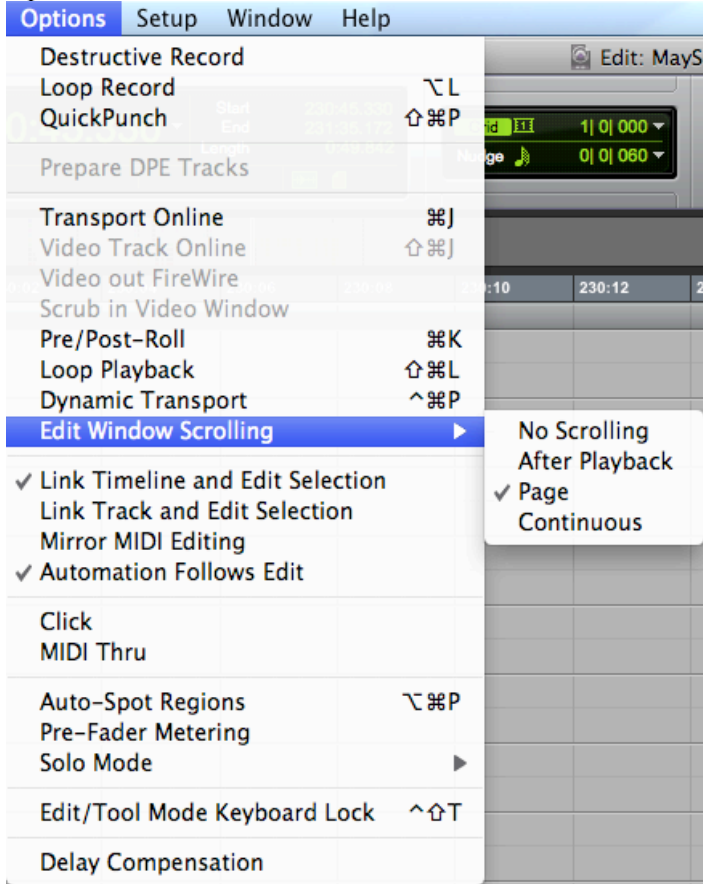

9. Options Menu