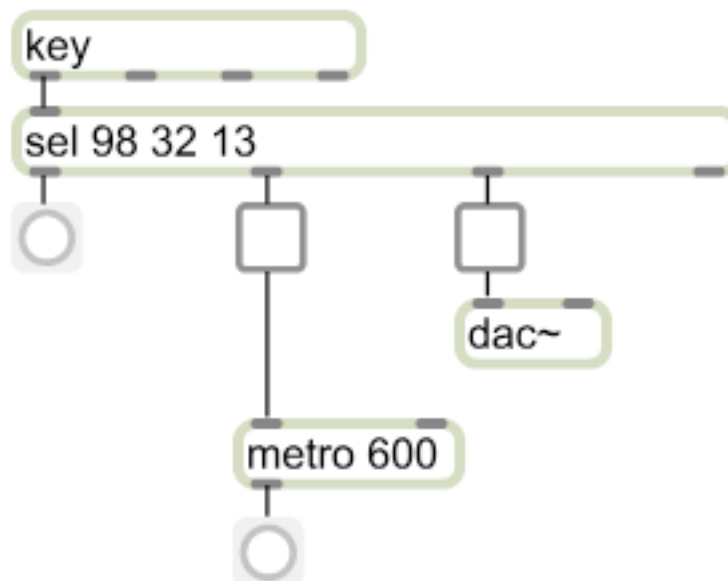

Number box shows the ascii number for a keyboard key.

b (for bang) = 98
spacebar (for metro) = 32
return (for dac~) = 13