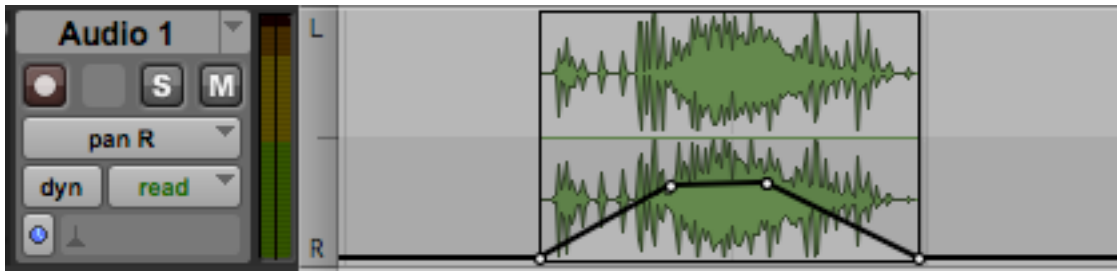

025:250 COMPOSITION: ELECTRONIC MEDIA I

Fall 2013

Automation

Items below:

588:27.502

1.

- blocks
- playlists
- analysis
- warp
- ✓ waveform
- volume
- mute
- pan left
- pan right

Items below: