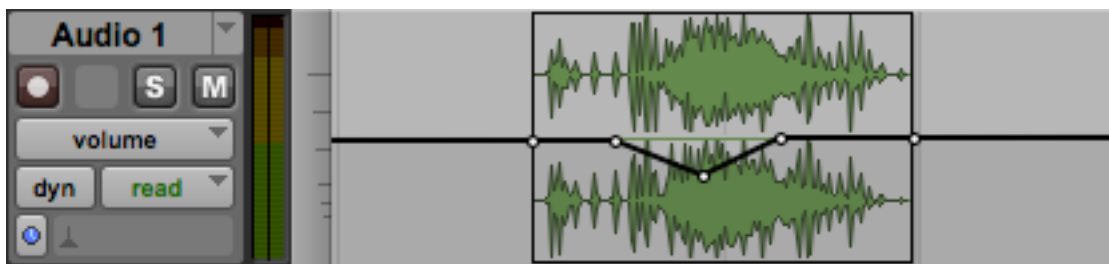

025:250 COMPOSITION: ELECTRONIC MEDIA I

Fall 2013

Automation

Items below:

588:27.502

1.

- blocks
- playlists
- analysis
- warp
- ✓ waveform
- volume
- mute
- pan left
- pan right

Items below: