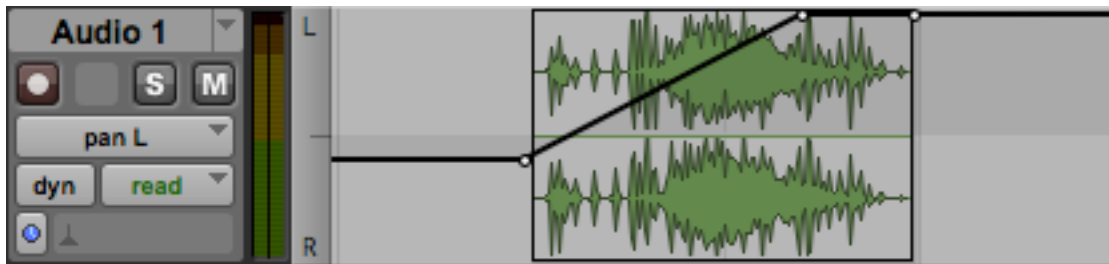

025:250 COMPOSITION: ELECTRONIC MEDIA I

Fall 2013

Automation

Items below:

588:27.502

1.

- blocks
- playlists
- analysis
- warp
- ✓ waveform
- volume
- mute
- pan left
- pan right

Items below: