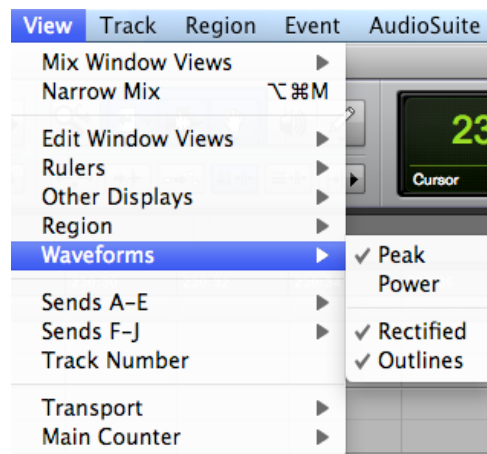

**025:250 COMPOSITION: ELECTRONIC MEDIA I**  
**Fall 2014**  
**Pro Tools Menus**

Track	Region	Event	AudioSuite
New...			⇧⌘N
Group...			⌘G
Duplicate...			⇧⇧D
Split into Mono			
Make Inactive			
Delete...			
Write MIDI Real-Time Properties			
Input Only Monitoring			⇧⌘K
Scroll to Track...			⇧⌘F
Clear All Clip Indicators			⇧⌘C
Create Click Track			